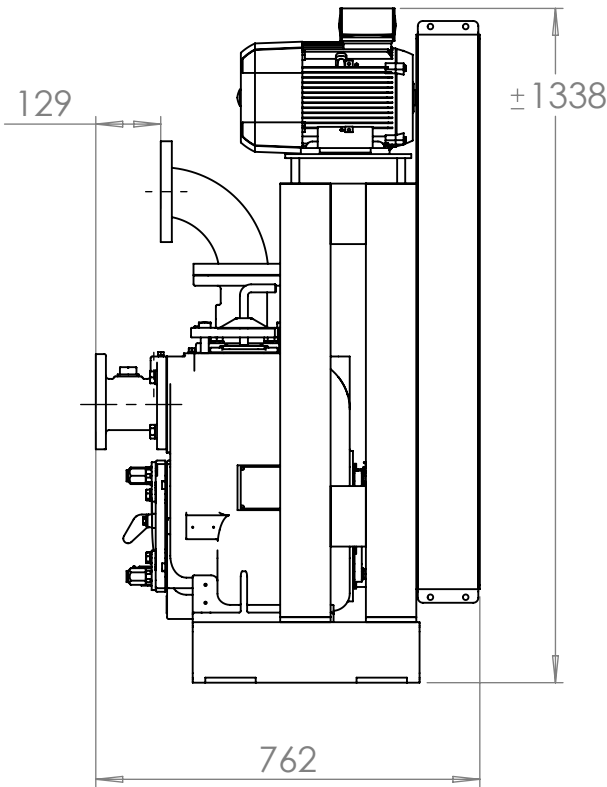

1 2 3 4 5 6

T3 - cube inv - IEC90 to 132

Date	17/01/2019	ISO	
Designer	DB		
Manufacturing	TV	To check	
Engineer in charge	FH	To check	
hydro-plus.be			
grpumps.eu			
grpumpsrental.eu			
SCALE: 1:15		EUROPE	
		SALES & RENTAL	

Customer :	-	Product S/N :	STD	Drawing :	1 - 1	Rev. :	0
Unless otherwise stated dimensions are in millimeters				Overall dimensions may vary			
							A4

1 2 3 4 5 6