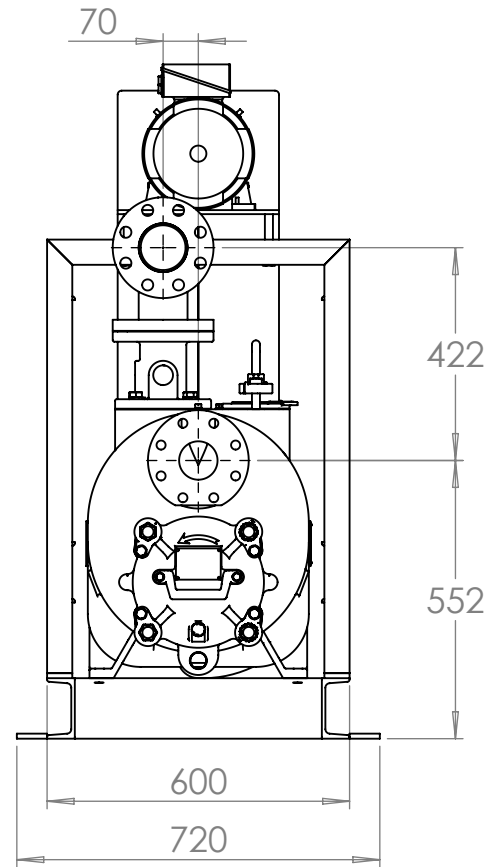

1 2 3 4 5 6

T3 - cube inv - IEC90 to 132

Date	17/01/2019	ISO	
Designer	DB		
Manufacturing	TV	To check	
Engineer in charge	FH	To check	
hydro-plus.be			
grpumps.eu			
grpumpsrental.eu			
SCALE: 1:15		EUROPE	
		SALES & RENTAL	

Customer :	-	Product S/N :	STD	Drawing :	1 - 1	Rev. :	0
Unless otherwise stated dimensions are in millimeters				Overall dimensions may vary			
							A4

1 2 3 4 5 6