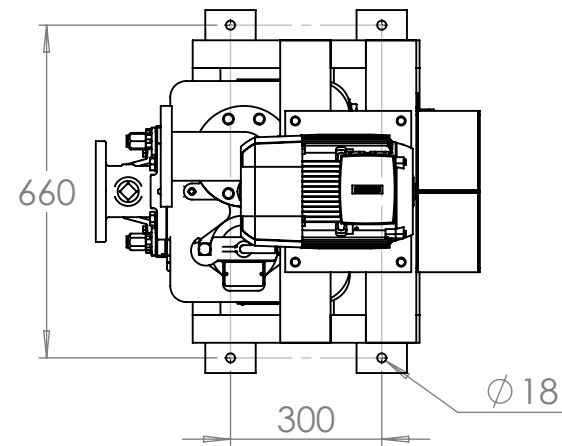

1 2 3 4 5 6

T3 - cube inv - IEC90 to 132

Date	17/01/2019	ISO	
Designer	DB		
Manufacturing	TV	To check	
Engineer in charge	FH	To check	
hydro-plus.be			
grpumps.eu			
grpumpsrental.eu			
SCALE: 1:15		EUROPE	
		SALES & RENTAL	

Customer :	-	Product S/N :	STD	Drawing :	1 - 1	Rev. :	0
Unless otherwise stated dimensions are in millimeters				Overall dimensions may vary			
							A4

1 2 3 4 5 6