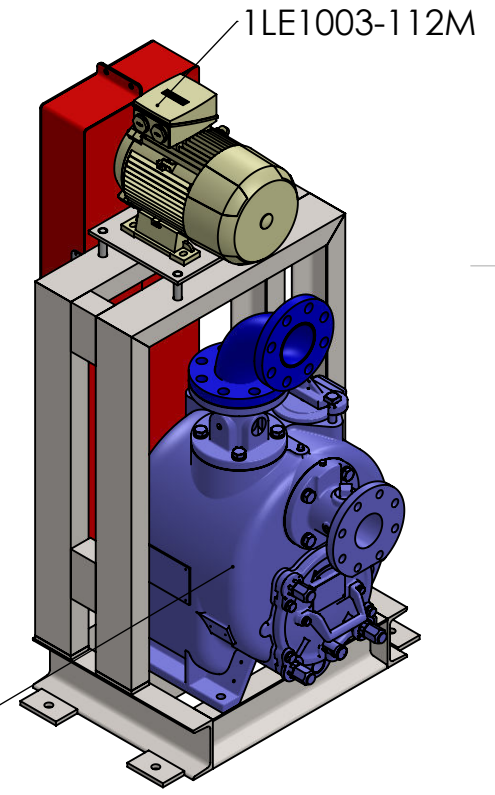

1 2 3 4 5 6

T3 - cube inv - IEC90 to 132

Date	17/01/2019	ISO	
Designer	DB		
Manufacturing	TV	To check	
Engineer in charge	FH	To check	
hydro-plus.be			
grpumps.eu			
grpumpsrental.eu			
SCALE: 1:15		EUROPE	
		SALES & RENTAL	

Customer :	-	Product S/N :	STD	Drawing :	1 - 1	Rev. :	0
Unless otherwise stated dimensions are in millimeters				Overall dimensions may vary			
							A4

1 2 3 4 5 6